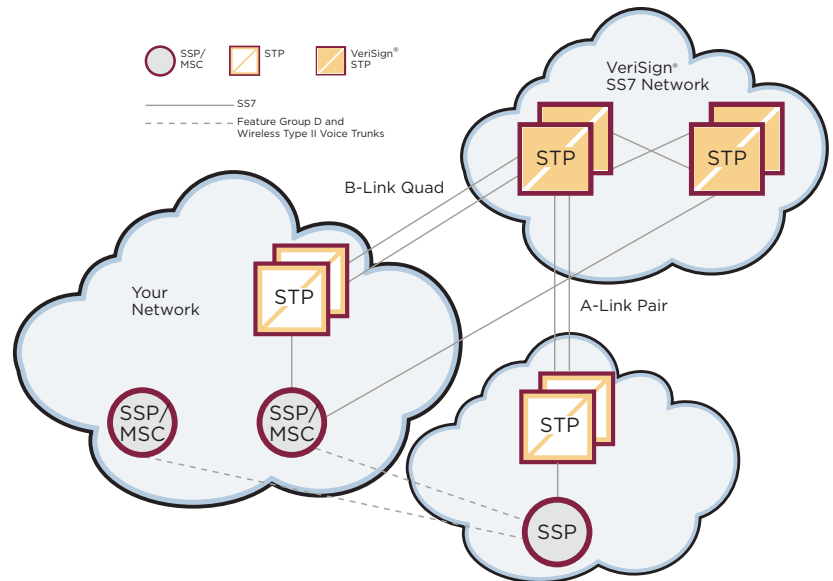

Visit us at www.Verisign.com for more information.